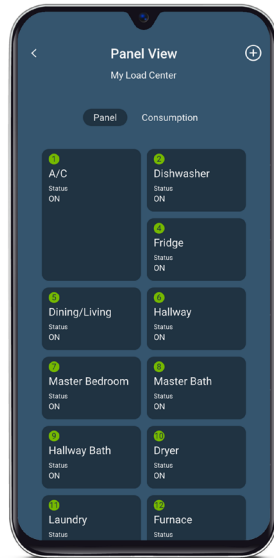

Control

- Remotely turn OFF any circuit breaker³
- View system status in real time and detect if critical loads need to be addressed

3. Not applicable to Main breaker. All circuit breakers must be manually turned back ON.