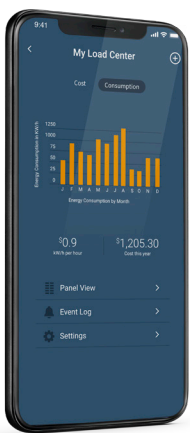

The Leviton Load Center

Take power to new heights with the award-winning Leviton Load Center - the industry's most intelligent circuit breaker system available today. It's the smart solution that offers unparalleled management of your home's electrical system.

Approachable

Modern design with intuitive functionality and appealing aesthetics

Smart

Wi-Fi® or Ethernet connection options for remote monitoring, tripping and firmware updates

Safer

Circuit breakers with GFCI protection exceed UL requirements¹

Fastest Installation

Allows for all wiring at rough-in, without any circuit breakers present²

*Smart Hub sold separately

2. For applications up to 60A when using copper wire; or 50A when using aluminum wire.