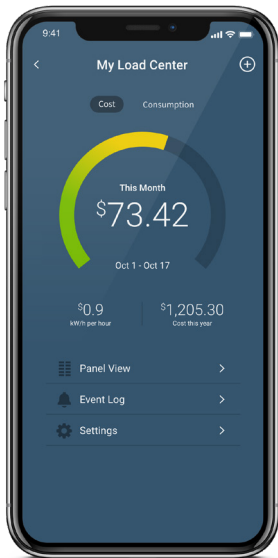

# What's a Smart Home without a Smart Circuit Breaker?

Using the intuitive My Leviton app, homeowners who select the Leviton Smart Load Center will enjoy easy access to four essential elements of their load center's data via a smartphone, tablet or desktop.