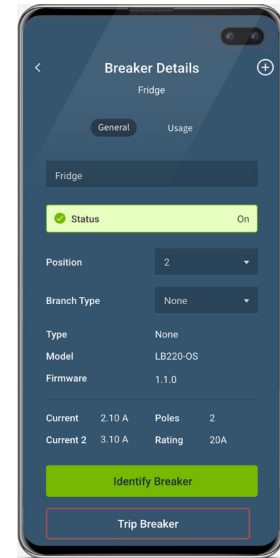

# What's a Smart Home without a Smart Circuit Breaker?

Using the intuitive My Leviton app, homeowners who select the Leviton Smart Load Center will enjoy easy access to four essential elements of their load center's data via a smartphone, tablet or desktop.

## Energy Use

- View real-time energy consumption: total aggregate, individual circuit, or trends by day, week, month, and year
- Calculate your approximate total energy cost per month

## Control

- Remotely turn OFF any circuit breaker<sup>3</sup>
- View system status in real time and detect if critical loads need to be addressed

3. Not applicable to Main breaker. All circuit breakers must be manually turned back ON.