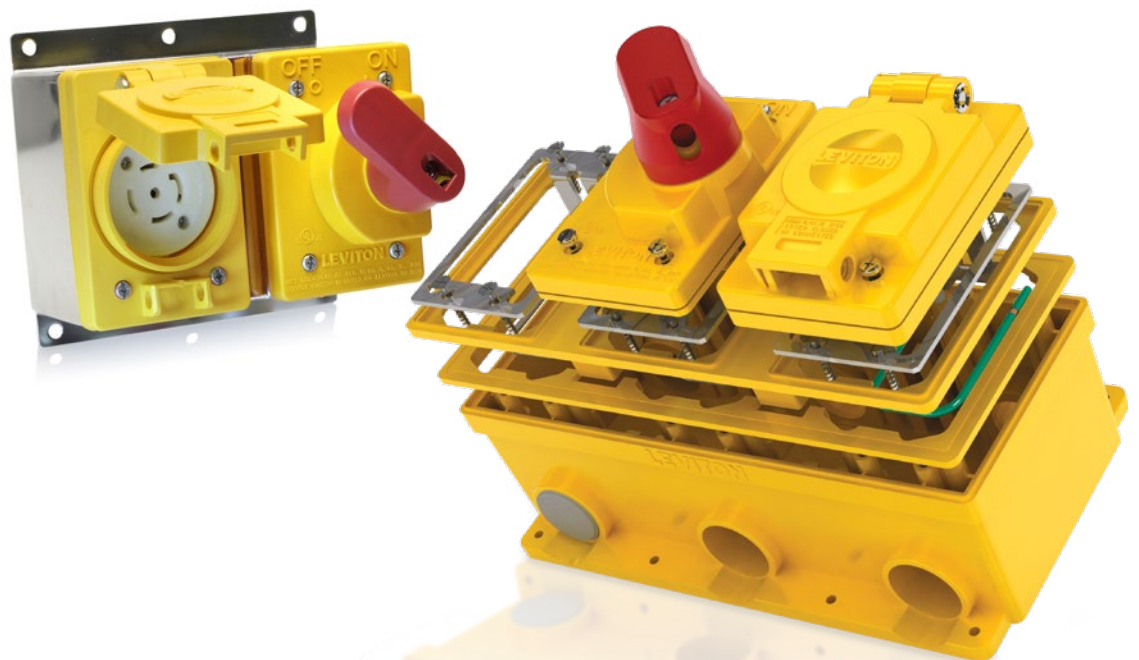

WETGUARD® WATERTIGHT WIRING DEVICES