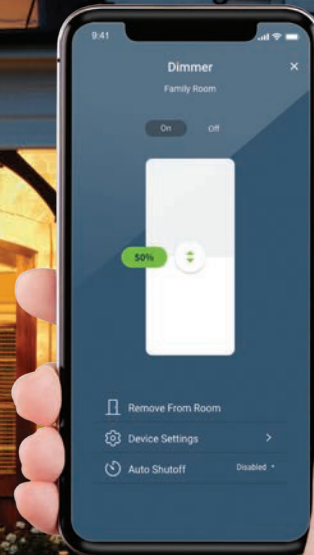

decora smart®

Take charge of your home's lighting with easy, customizable smart technology.

Enhancing your home with smart lighting control is easy.

Add the safety and convenience of automated lighting to your home with the Leviton Decora Smart® family of products, so you can take control of your lighting while at home or when away. Use the My Leviton app or your voice to schedule lights to come on automatically, dim a light, adjust a ceiling fan, turn off a lamp and more.

Leviton Decora Smart has robust solutions using industry-leading technology: Wi-Fi®, Z-Wave Plus® and Zigbee 3.0. Based upon your needs and comfort level, you can start small with a smart dimmer or choose to outfit your entire home. Browse the different technologies and choose the best fit for you.

*Wi-Fi 2nd Gen Only

To learn more about the Leviton Decora Smart solution, **visit www.leviton.com/decorasmart**

decora smart[®] with Wi-Fi[®]

- Control lights from anywhere using the My Leviton app; no hub required
- Use your voice – compatible with Amazon Alexa, Google Assistant and Apple HomeKit*
- Easily group smart devices into rooms and create scenes to activate multiple lights at once
- Plug-in versions provide a wireless option to control lamps, small appliances, holiday lighting and more
- Voice Dimmer with Amazon Alexa Built-in available for added convenience